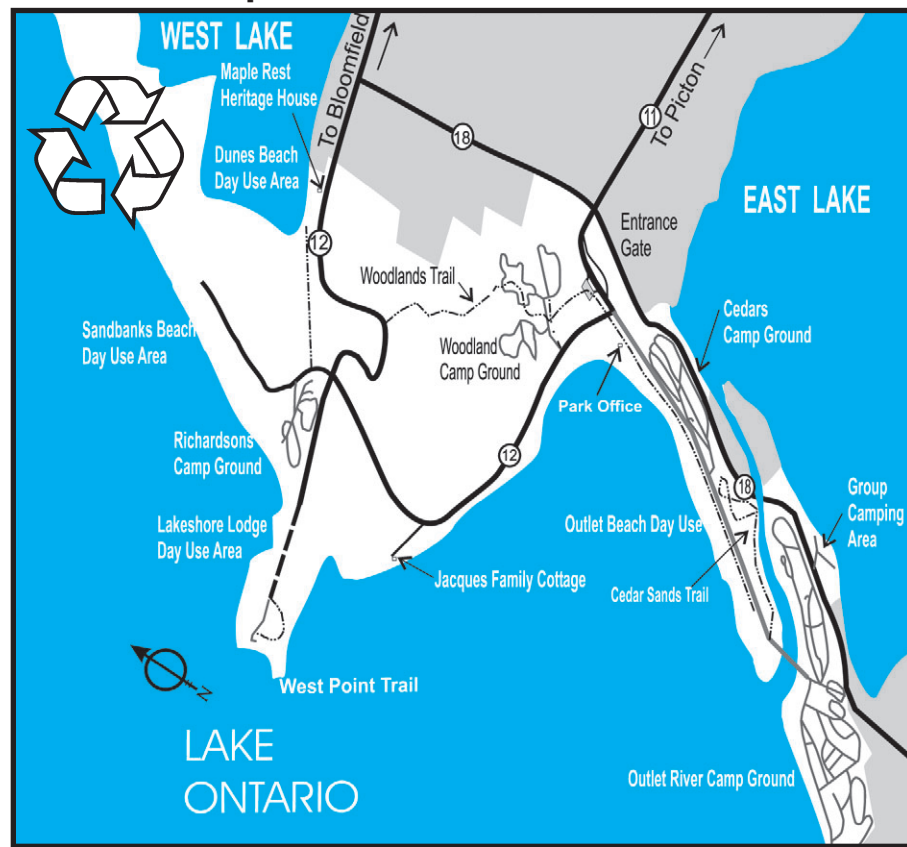

Legend for Maps

- Primary Evacuation Point
- Evacuation Point
- Emergency Telephone
- Pay Telephone
- Park Office
- Visitors Centre
- Permit Office
- Park Store
- Amphitheatre
- Trailer Sanitation Area
- Group Camping
- Campsite
- Water Taps
- Firewood/Rentals
- Garbage Disposal Recycling
- Comfort Station/Showers
- Comfort Station
- Toilets
- Parking
- Boat Launch
- Swimming Area
- Picnic Area
- Changehouse
- Nature Trail
- Campfire Pit
- Playground
- Group Picnic Shelter
- Laundromat

Sandbanks Provincial Park Overview Map

Woodlands Campground (Electrical Sites) Sites 600-739

Richardson's Campground Sites 400-450

Dunes Beach Day Use Area Sites