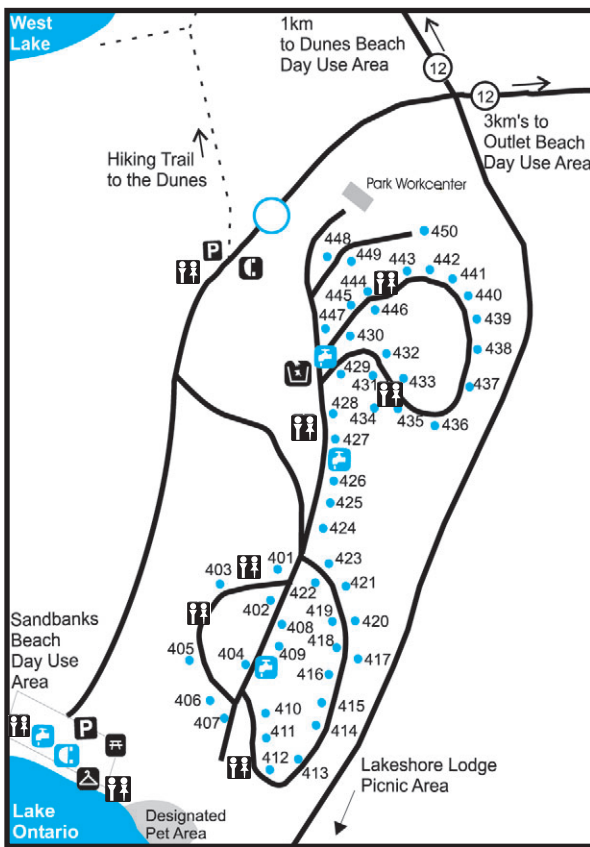

Legend for Maps

- Primary Evacuation Point
- Evacuation Point
- Emergency Telephone
- Pay Telephone
- Park Office
- Visitors Centre
- Permit Office
- Park Store
- Amphitheatre
- Trailer Sanitation Area
- Group Camping
- Campsite
- Water Taps
- Firewood/Rentals
- Garbage Disposal Recycling
- Comfort Station/Showers
- Comfort Station
- Toilets
- Parking
- Boat Launch
- Swimming Area
- Picnic Area
- Changehouse
- Nature Trail
- Campfire Pit
- Playground
- Group Picnic Shelter
- Laundromat

Sandbanks Provincial Park Overview Map

Woodlands Campground (Electrical Sites) Sites 600-739

Richardson's Campground Sites 400-450

Dunes Beach Day Use Area Sites