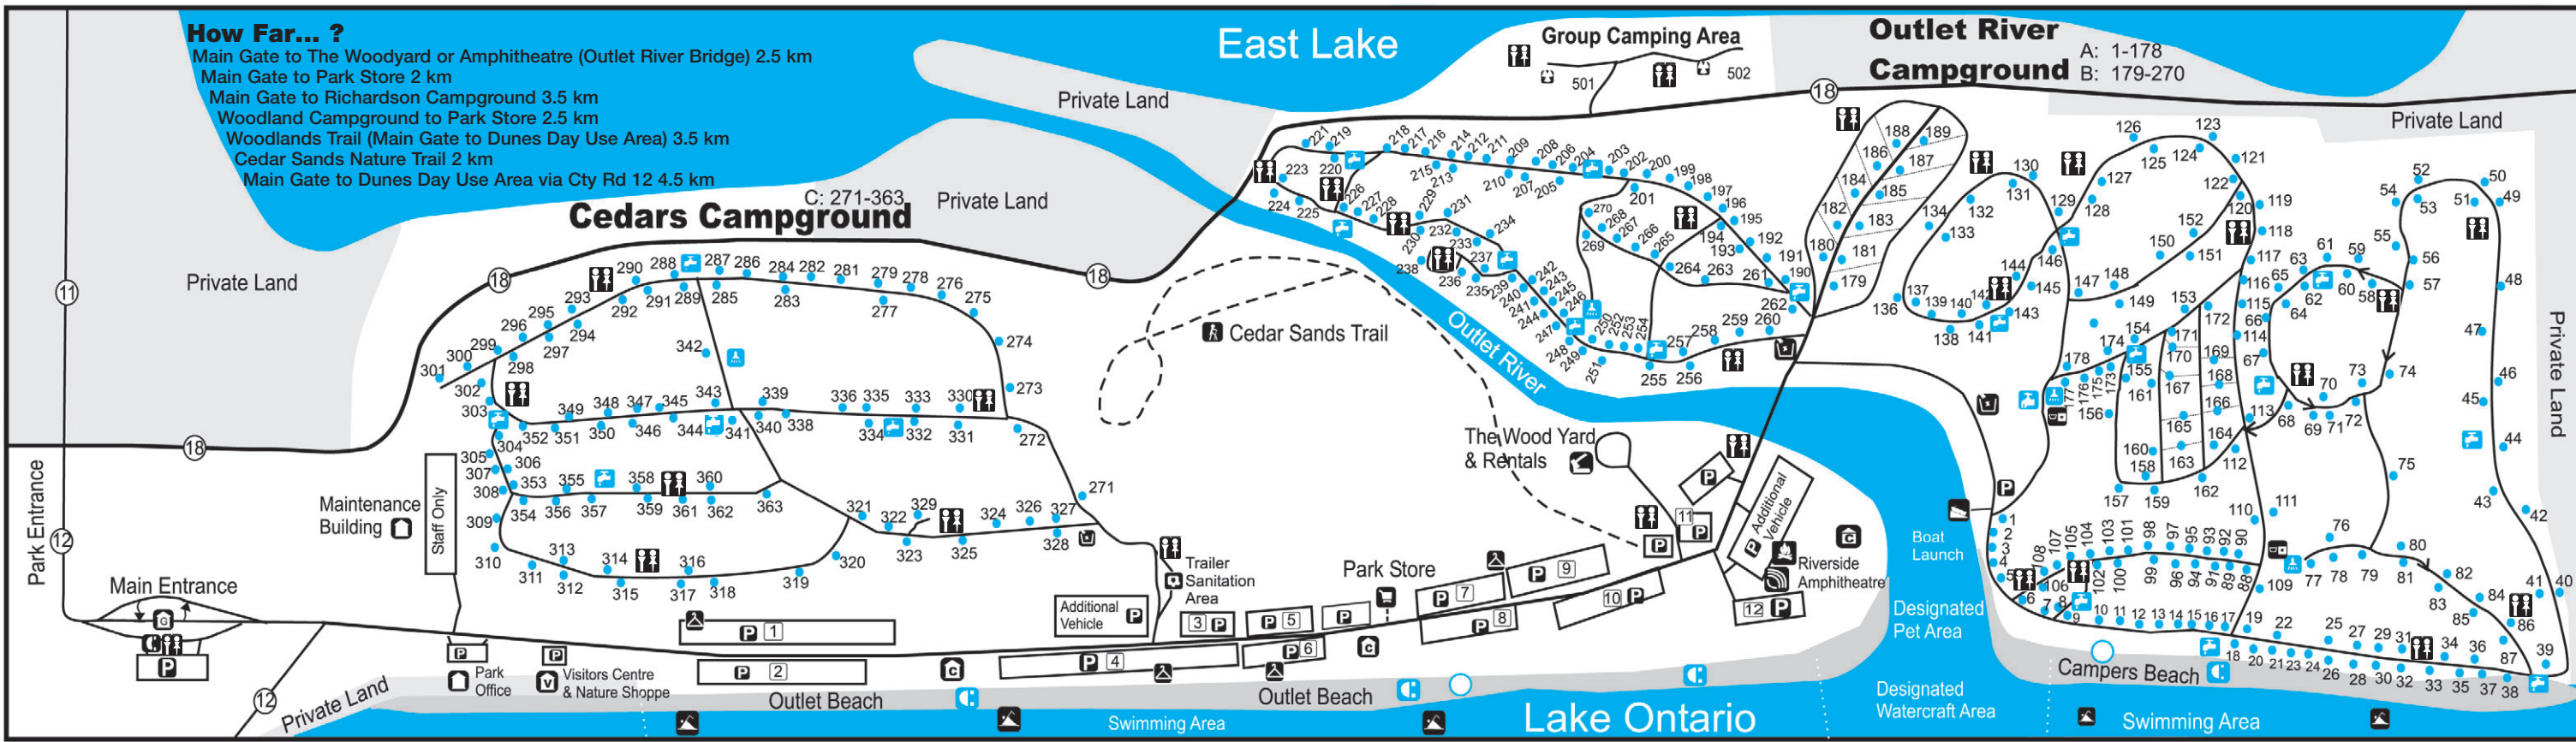

Legend for Maps

- Primary Evacuation Point
- Evacuation Point
- Emergency Telephone
- Pay Telephone
- Park Office
- Visitors Centre
- Permit Office
- Park Store
- Amphitheatre
- Trailer Sanitation Area
- Group Camping
- Campsite
- Water Taps
- Firewood/Rentals
- Garbage Disposal Recycling
- Comfort Station/Showers
- Comfort Station
- Toilets
- Parking
- Boat Launch
- Swimming Area
- Picnic Area
- Changehouse
- Nature Trail
- Campfire Pit
- Playground
- Group Picnic Shelter
- Laundromat

Sandbanks Provincial Park Overview Map

Woodlands Campground (Electrical Sites) Sites 600-739

Richardson's Campground Sites 400-450

Dunes Beach Day Use Area Sites