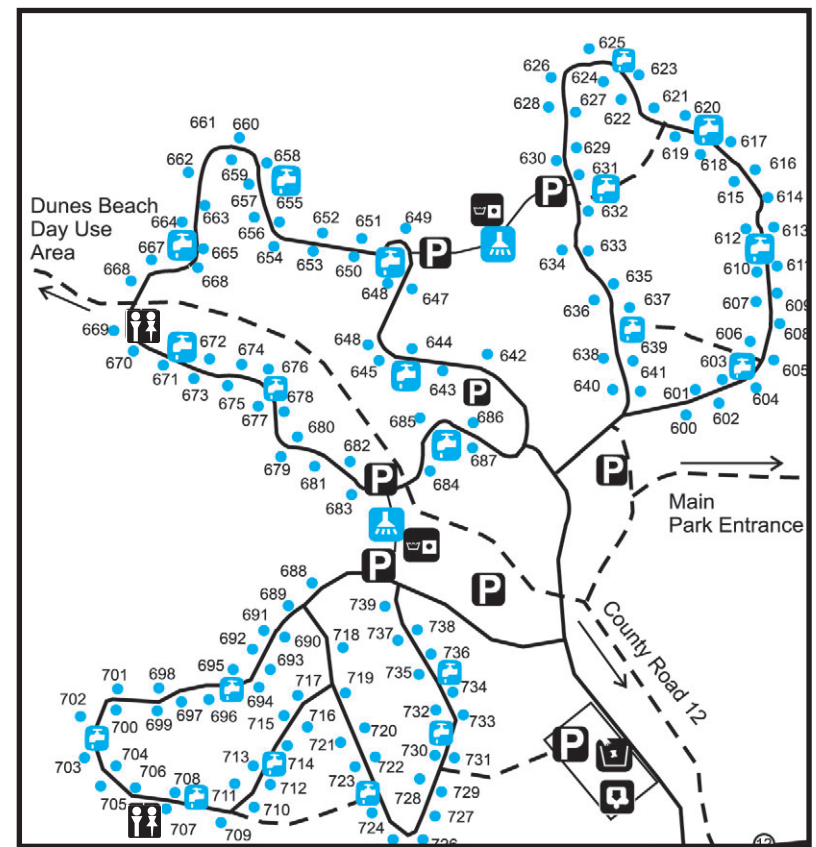

Legend for Maps

- Primary Evacuation Point
- Evacuation Point
- Emergency Telephone
- Pay Telephone
- Park Office
- Visitors Centre
- Permit Office
- Park Store
- Amphitheatre
- Trailer Sanitation Area
- Group Camping
- Campsite
- Water Taps
- Firewood/Rentals
- Garbage Disposal Recycling
- Comfort Station/Showers
- Comfort Station
- Toilets
- Parking
- Boat Launch
- Swimming Area
- Picnic Area
- Changehouse
- Nature Trail
- Campfire Pit
- Playground
- Group Picnic Shelter
- Laundromat

Sandbanks Provincial Park Overview Map

Woodlands Campground (Electrical Sites) Sites 600-739

Richardson's Campground Sites 400-450

Dunes Beach Day Use Area Sites